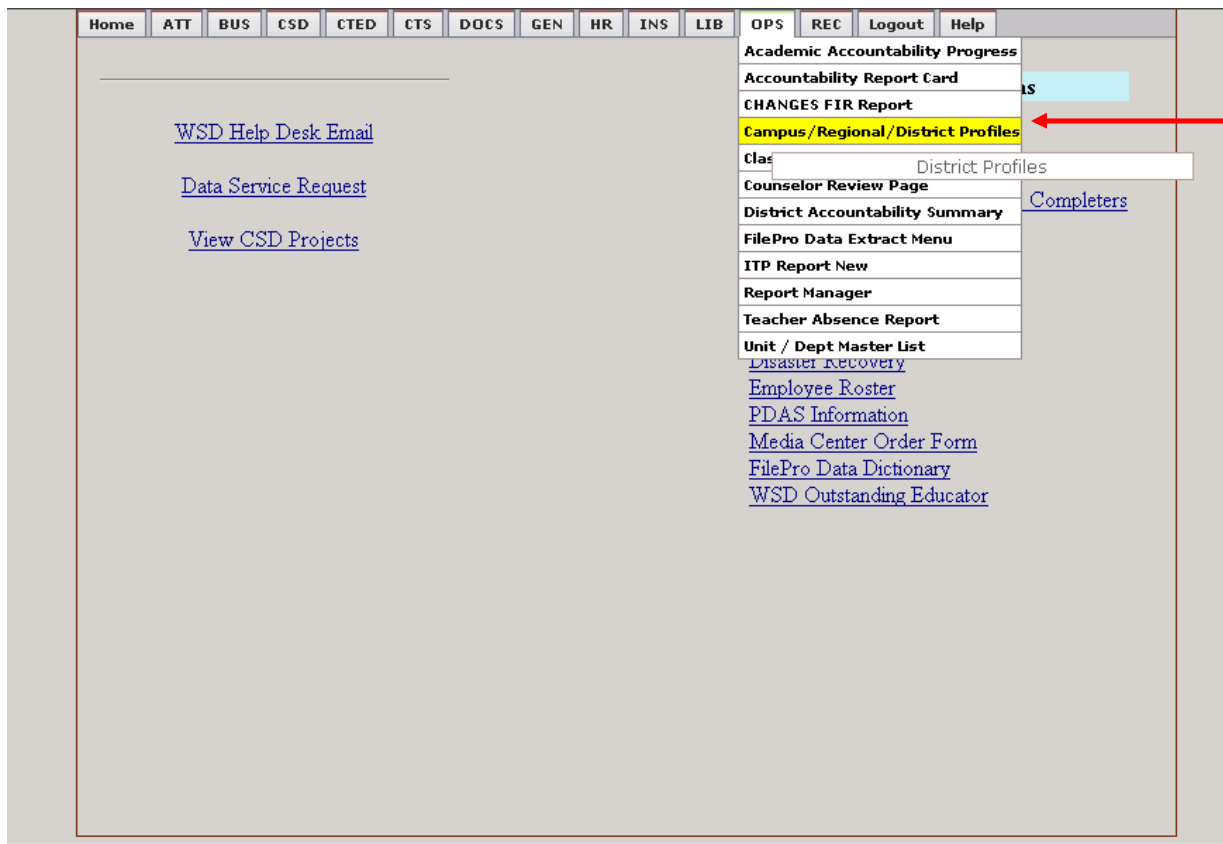

Accessing Profiles

Utilizing the WSD Intranet

- From the WSD Intranet Home page, click on Operational Support Tab, then Campus/Regional/District Profiles: